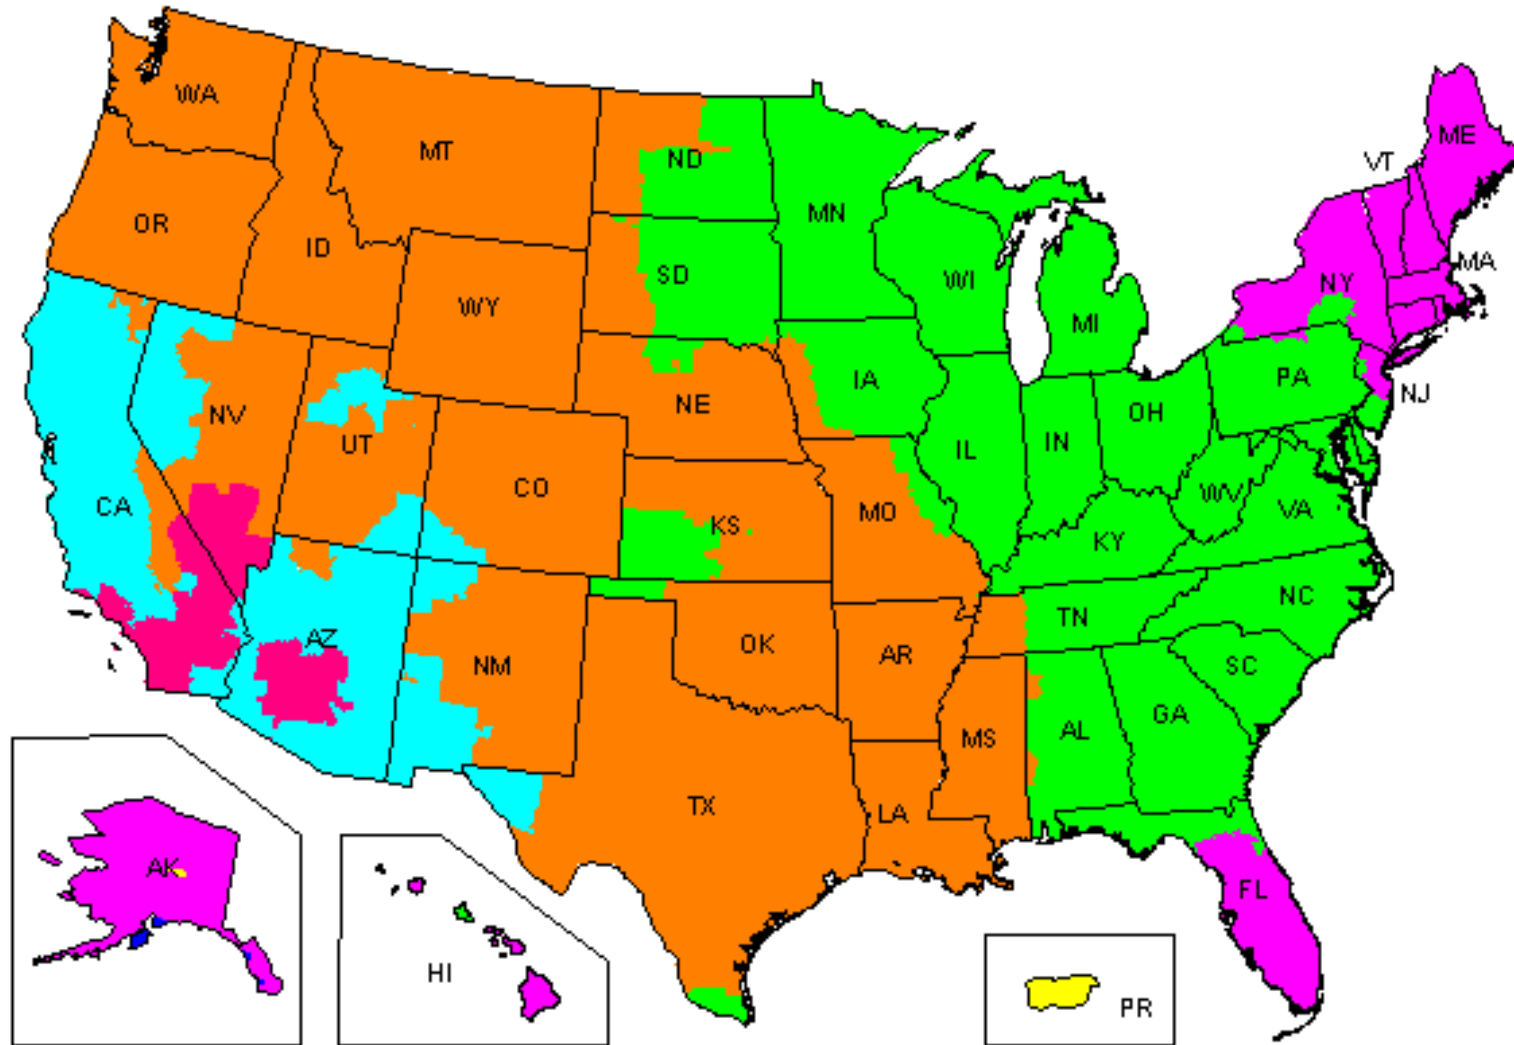

FedEx GROUND Service Map – From Creel Printing: NV, 89118

■ 1 Day ■ 2 Days ■ 3 Days ■ 4 Days ■ 5 Days ■ 6 Days ■ 7+ Days

Note: For FedEx Ground, a business day does not include Saturdays, Sundays, or holidays.

*Example:* You ship a package on Monday that takes 2 business days to arrive. You do not count the day you ship as a business day, so your package would arrive on Wednesday, the second business day after the ship date.